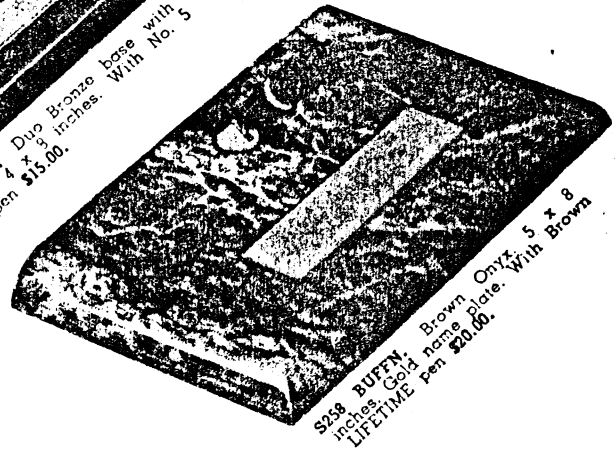

MAKE AN ENDURING IMPRESSION

— GIVE A SHEAFFER DRY-PROOF DESK SET

WHEN A GIFT IS GIVEN TO MARK A MILESTONE IN A BUSINESSMAN'S LIFE, IT IS ESSENTIAL THAT THE GIFT SHALL ENDURE. LIFETIME GIFTS ARE IDEAL; THEY ARE LIFETIME GUARANTEED.

All LIFETIME desk sets on this page also available with AUTOGRAPH LIFETIME pens for facsimile signature engraving (see page 8) at $8.00 additional per pen.